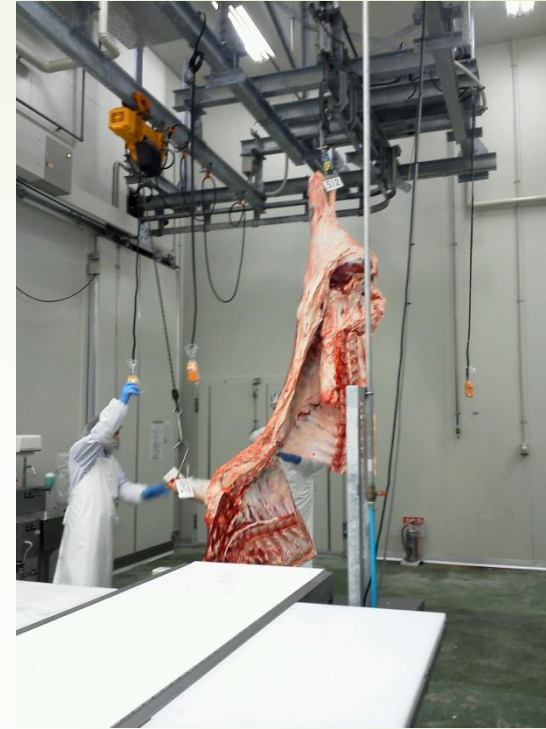

**From split meat to shipping
In Beef Meat Center
WAGYU**

TOMOWELL CO.,LTD

Species of Origin	Bovine/ Japanese Black
Name of Product	Chilled Boneless Beef
(Shoulder Clod)	16.5 kg
(Chuck Tender)	2.9 kg
Net Weight	19.4 kg
Origin	Product of Japan
Manufacture	Shisa Meat Center
Establish No.	S-1
Date of Production	MAY. 31. '12
ID No.	0842183206
Keep Chilled	